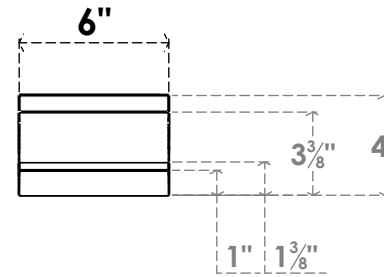

ITEM NUMBER: BRCPC060X28000X04000BOA

6"W X 28"D X 4"H BALBOA ARCHITECTURAL GRADE PVC CLOSED KNEE BRACE

SIDE PROFILE

FRONT PROFILE

ISOMETRIC

EKENA MILLWORK
 2300 WEST MAIN ST.
 CLARKSVILLE, TX 75426
 TOLL FREE: 866-607-0453
 WWW.EKENAMILLWORK.COM