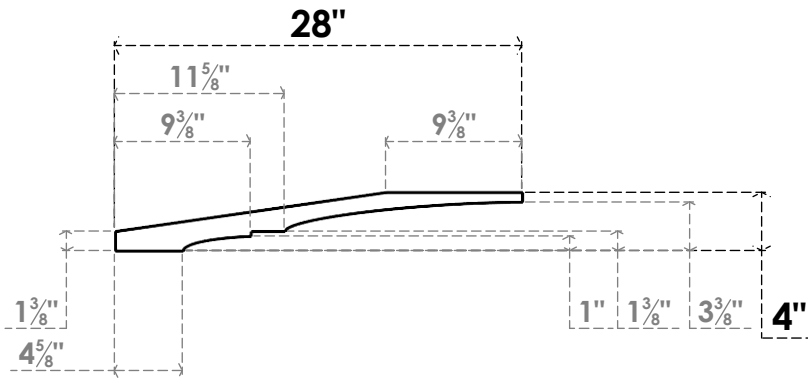

ITEM NUMBER: BRCPC060X28000X04000BOA

6"W X 28"D X 4"H BALBOA ARCHITECTURAL GRADE PVC CLOSED KNEE BRACE

SIDE PROFILE

FRONT PROFILE

ISOMETRIC

EKENA MILLWORK
 2300 WEST MAIN ST.
 CLARKSVILLE, TX 75426
 TOLL FREE: 866-607-0453
 WWW.EKENAMILLWORK.COM