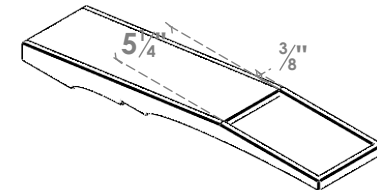

ITEM NUMBER: BRCPC060X28000X04000BOA

6"W X 28"D X 4"H BALBOA ARCHITECTURAL GRADE PVC CLOSED KNEE BRACE

SIDE PROFILE

FRONT PROFILE

ISOMETRIC

EKENA MILLWORK
 2300 WEST MAIN ST.
 CLARKSVILLE, TX 75426
 TOLL FREE: 866-607-0453
 WWW.EKENAMILLWORK.COM